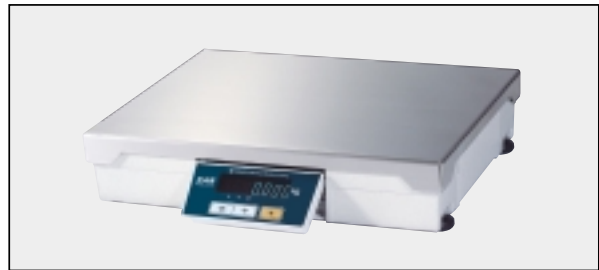

PD-II

ECR Interface Scale

**S.A. CASH
REGISTERS**

955 PORT ROAD
CHELTENHAM 5014

8347 3777

**First, choose the right ECR for you,
because we have PD-II available for you**

PD-II is equipped with RS-232C port and 4Bit Parallel for most popular ECRs such as SAMSUNG, SANYO, CASIO, SHARP and others Installation is very easy.

PD-II has standard large tray making weighing of large object convenient and accurate. The stainless tray of PD-II makes it sanitary weighing. Also PD-II is constructed low profile to make it easier to place an object on the tray.

ER-650
ELECTRONIC CASH REGISTER

Pole Type

CAS
S • C • A • L • E

PD-II

ECR Interface Scale

Display

One display comes standard and it is possible to install another display on the side.

Also the remote pole type display is available for PD-II as an option.

The display on the side can tilt it self making it easier to read.

Communication Ports

- RS 232C
- 4 Bit Parallel (ECR interface)

Options

- Dual Display (Side)
- Remote Pole Type Display

Dimensions

Tilttable Display