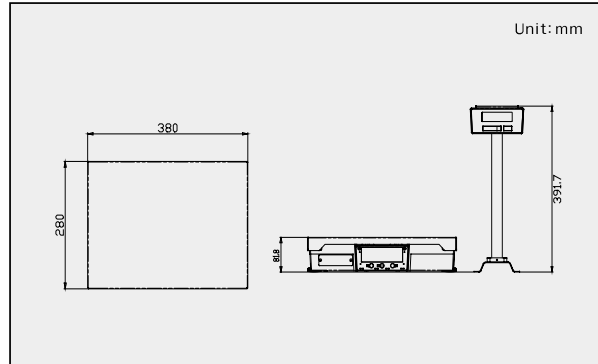

ER-650
ELECTRONIC CASH REGISTER

Pole Type

CAS
S • C • A • L • E

PD-II

ECR Interface Scale

Display

One display comes standard and it is possible to install another display on the side.

Also the remote pole type display is available for PD-II as an option.

The display on the side can tilt it self making it easier to read.

Communication Ports

- RS 232C
- 4 Bit Parallel (ECR interface)

Options

- Dual Display (Side)
- Remote Pole Type Display

Dimensions

Tilttable Display

Specifications

MODEL		PD-II-6 kg	PD-II-15 kg	PD-II-30 kg	PD-II-60 kg
Division	Single Range	2 g	5 g	10 g	20 g
	Dual Range	3kg/1g 6kg/2g	6 kg/ 2g 15kg/ 5g	15kg/5g 30kg/ 10g	30kg/10g 60kg/20g
Interval Resolution		1/90,000			
External Resolution		1/ 3,000 Single or Dual			
Display		VFD 6 Digits			
Display Lamps		ST(STABLE), ZERO, NET			
Power Supply		AC 110V / 60Hz, AC 220V / 50Hz			
Platter Size (mm)		380 (W) x 280 (D)			
Product Size (mm)		380 (W) x 280 (D) x 79 (H)			
Product Weight (kg)		6.7kg			
Temperature (°C)		-10 °C ~+ 40 °C			
Interface		RS-232C, 4 Bit Parallel Communication (ECR interface)			